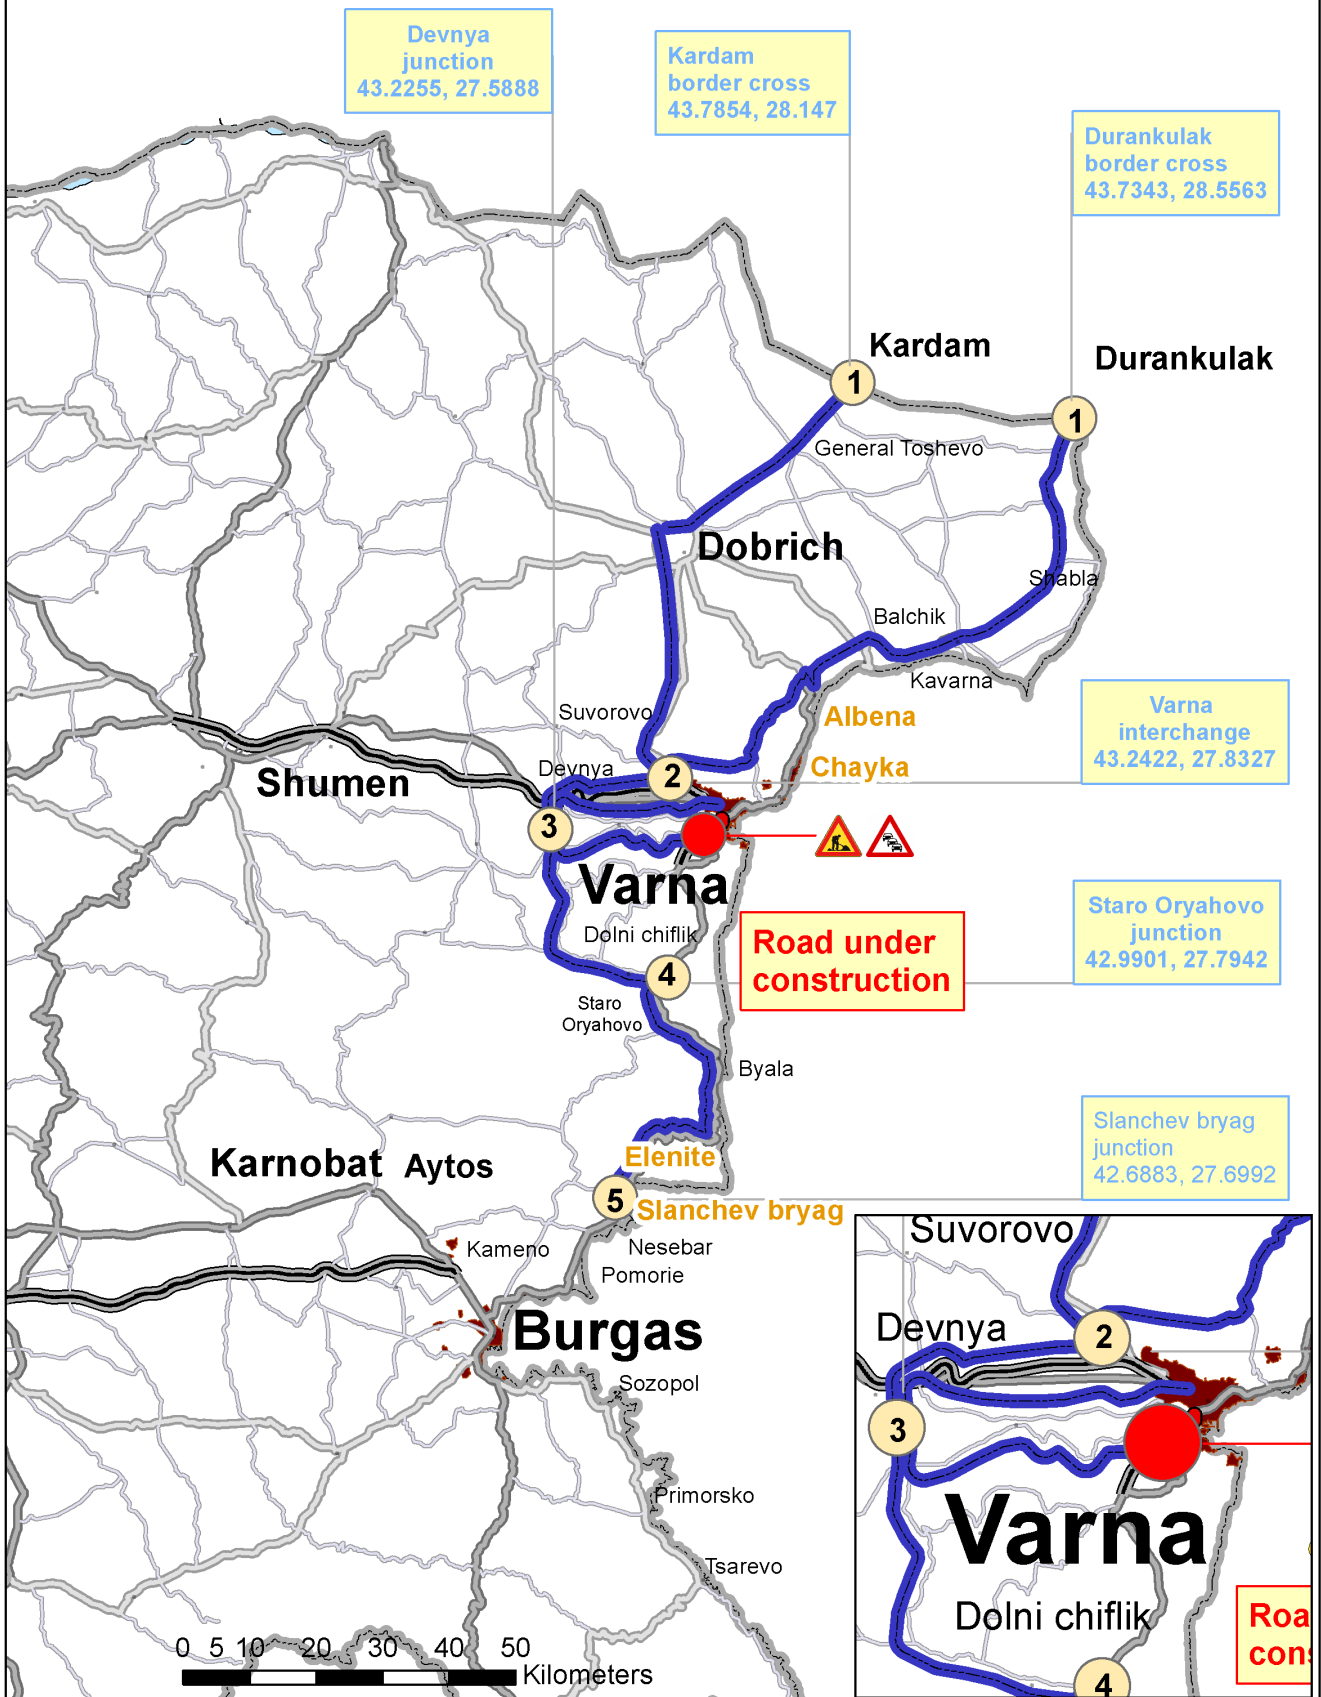

ALTERNATIVES FOR THE ROUTE VARNA - BURGAS

RUSE - SLANCHEV BRYAG

SILISTRA - SLANCHEV BRYAG

DURANKULAK - SLANCHEV BRYAG

Tablica_koordinati_22-04-2016

Ruse - Slanchev bryag

1 Danube bridge	43.8867, 26.0058
2 Belokopitovo interchange	43.3326, 26.887
3 Shoumen junction	43.2437, 26.9708
4 Karnobat junction	42.6528, 27.0057
5 Slanchev bryag junction	42.6883, 27.6992

Silistra - Slanchev bryag

1 Silistra border cross	44.1175, 27.2722
2 Shoumen interchange	43.3186, 26.9178
3 Shoumen junction	43.2437, 26.9708
4 Karnobat junction	42.6528, 27.0057
5 Slanchev bryag junction	42.6883, 27.6992
6 Varna interchange	43.2422, 27.8327
7 Devnya	43.2255, 27.5888
8 Staro Oryahovo	42.9901, 27.7942

Durankulak - slanchev bryag

1 Kardam	43.7854, 28.147
1 Durankulak	43.7343, 28.5563
2 Varna interchange	43.2422, 27.8327
3 Devnya junction	43.2255, 27.5888
4 Staro Oryahovo junction	42.9901, 27.7942
5 Slanchev bryag junction	42.6883, 27.6992