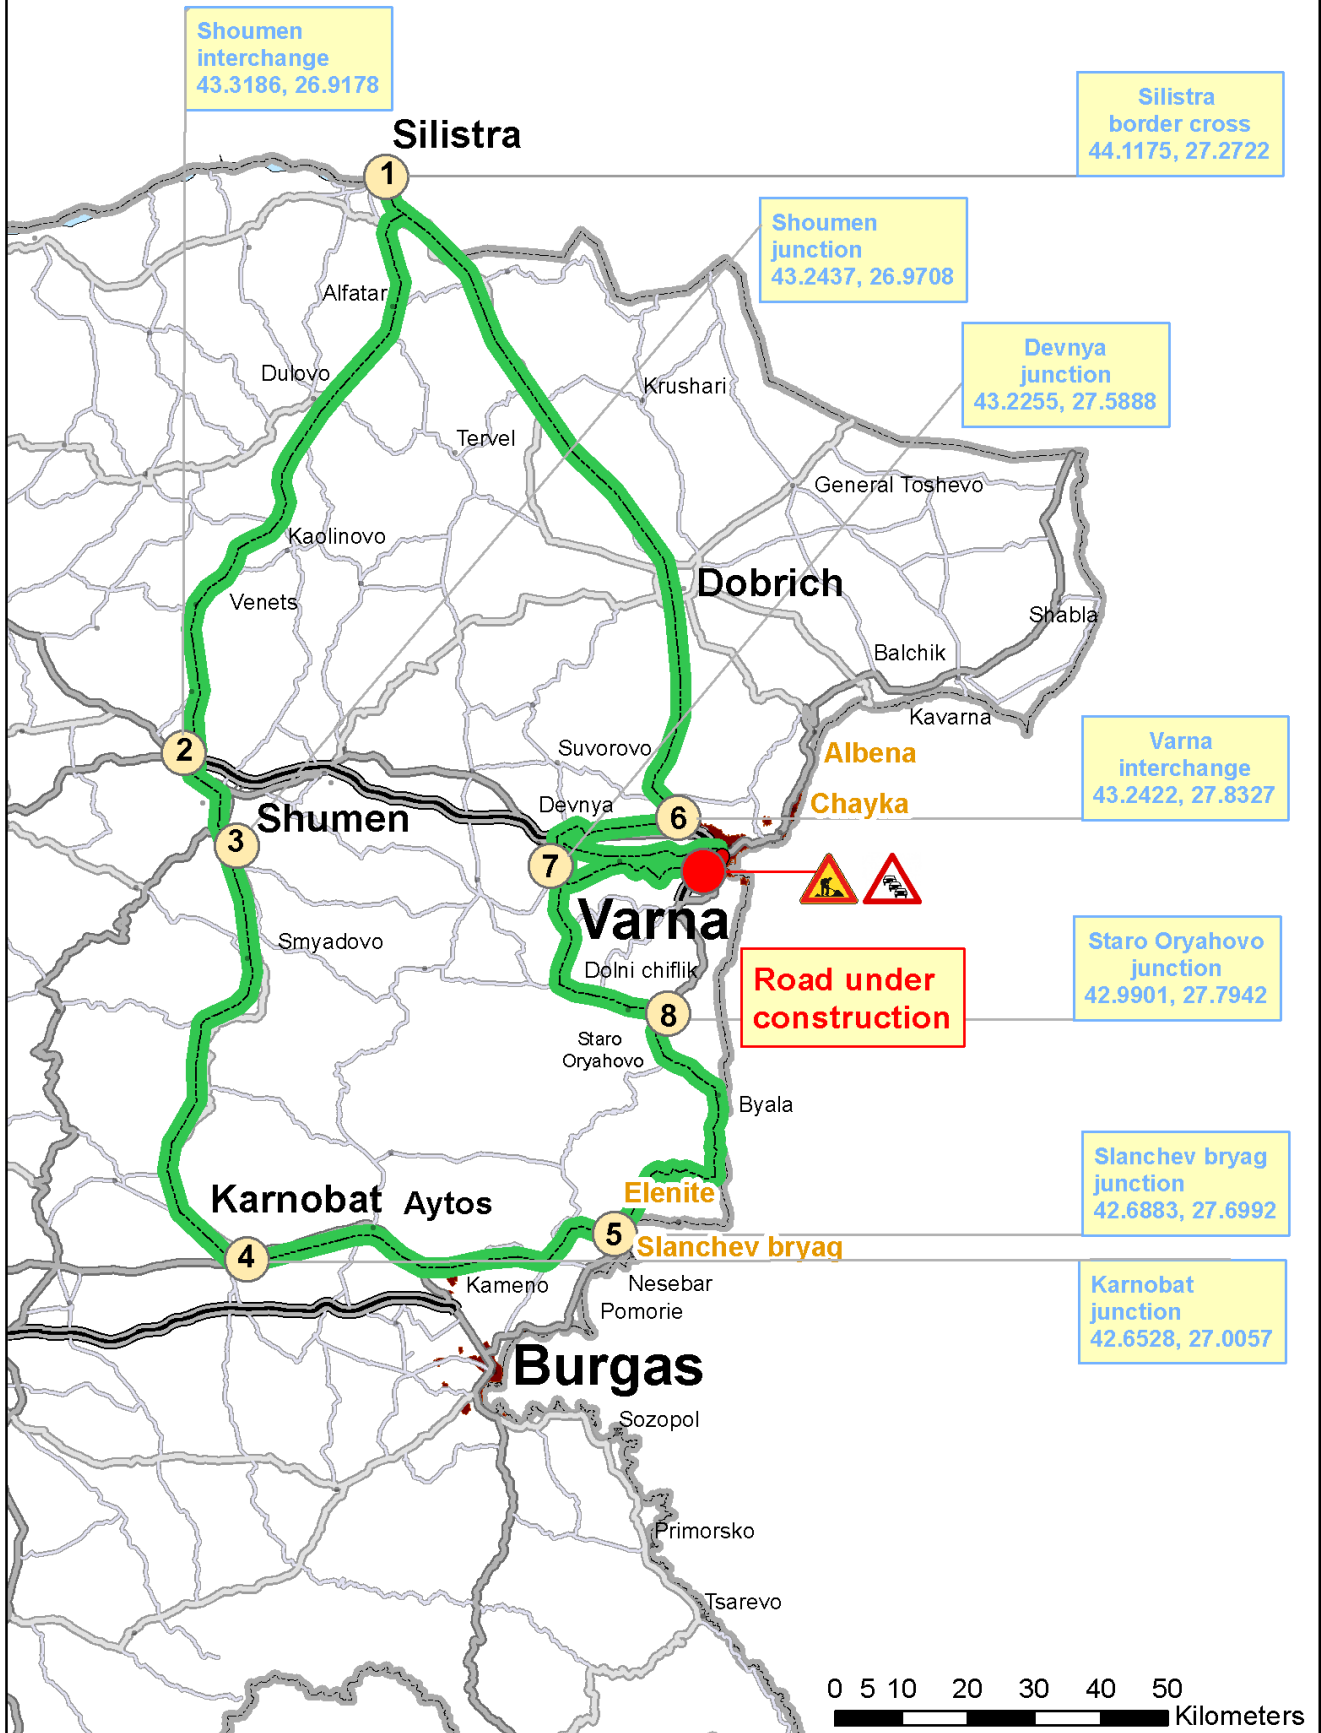

ALTERNATIVES FOR THE ROUTE VARNA - BURGAS

RUSE - SLANCHEV BRYAG

SILISTRA - SLANCHEV BRYAG

DURANKULAK - SLANCHEV BRYAG

Tablica_koordinati_22-04-2016

Ruse - Slanchev bryag

1 Danube bridge	43.8867, 26.0058
2 Belokopitovo interchange	43.3326, 26.887
3 Shoumen junction	43.2437, 26.9708
4 Karnobat junction	42.6528, 27.0057
5 Slanchev bryag junction	42.6883, 27.6992

Silistra - Slanchev bryag

1 Silistra border cross	44.1175, 27.2722
2 Shoumen interchange	43.3186, 26.9178
3 Shoumen junction	43.2437, 26.9708
4 Karnobat junction	42.6528, 27.0057
5 Slanchev bryag junction	42.6883, 27.6992
6 Varna interchange	43.2422, 27.8327
7 Devnya	43.2255, 27.5888
8 Staro Oryahovo	42.9901, 27.7942

Durankulak - slanchev bryag

1 Kardam	43.7854, 28.147
1 Durankulak	43.7343, 28.5563
2 Varna interchange	43.2422, 27.8327
3 Devnya junction	43.2255, 27.5888
4 Staro Oryahovo junction	42.9901, 27.7942
5 Slanchev bryag junction	42.6883, 27.6992