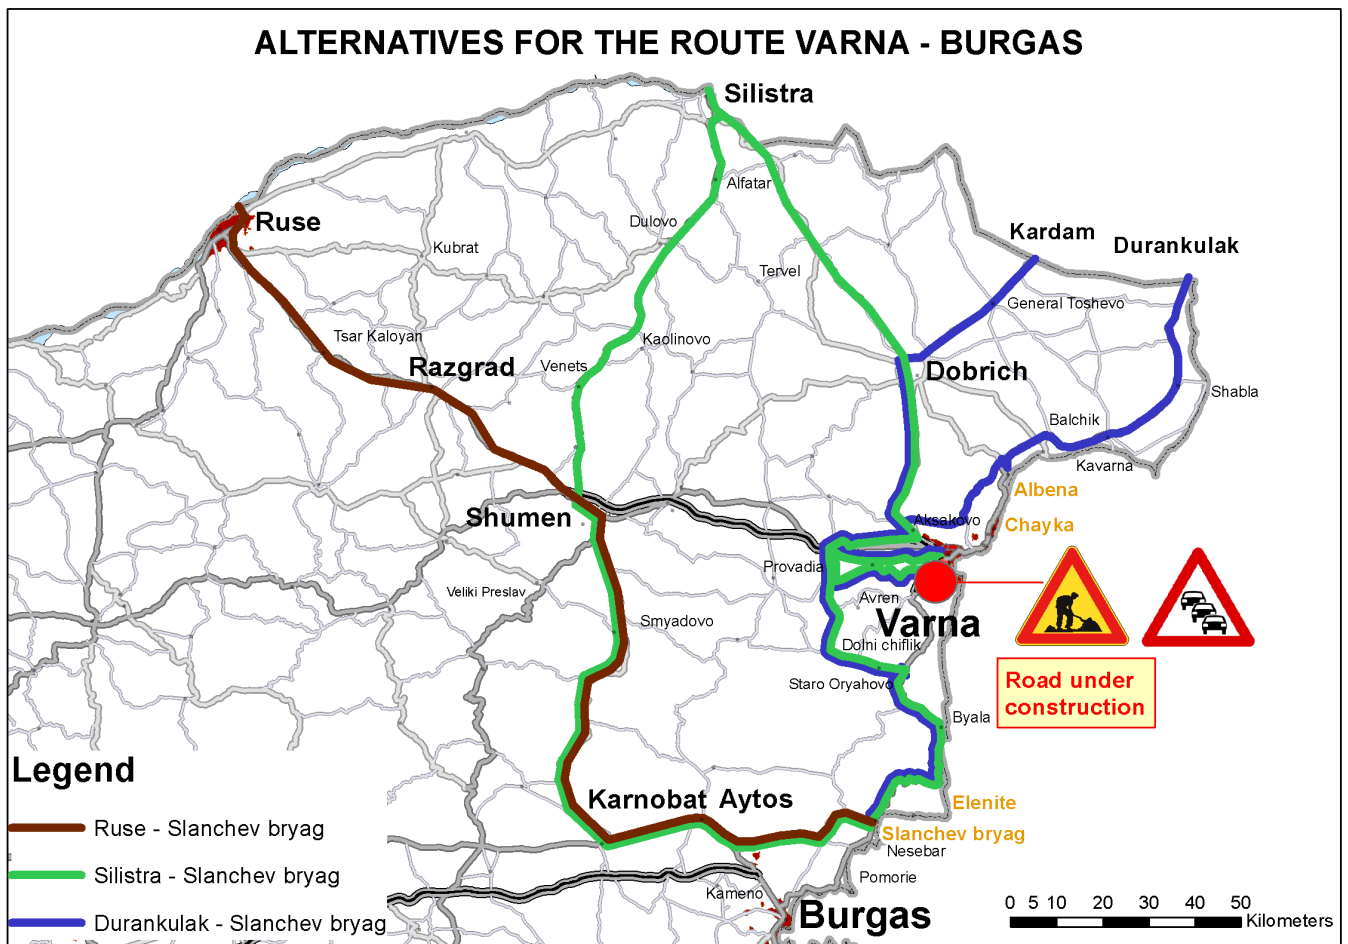

ALTERNATIVES FOR THE ROUTE VARNA - BURGAS

RUSE - SLANCHEV BRYAG

SILISTRA - SLANCHEV BRYAG

DURANKULAK - SLANCHEV BRYAG

Tablica_koordinati_22-04-2016

Ruse - Slanchev bryag

1 Danube bridge	43.8867, 26.0058
2 Belokopitovo interchange	43.3326, 26.887
3 Shoumen junction	43.2437, 26.9708
4 Karnobat junction	42.6528, 27.0057
5 Slanchev bryag junction	42.6883, 27.6992

Silistra - Slanchev bryag

1 Silistra border cross	44.1175, 27.2722
2 Shoumen interchange	43.3186, 26.9178
3 Shoumen junction	43.2437, 26.9708
4 Karnobat junction	42.6528, 27.0057
5 Slanchev bryag junction	42.6883, 27.6992
6 Varna interchange	43.2422, 27.8327
7 Devnya	43.2255, 27.5888
8 Staro Oryahovo	42.9901, 27.7942

Durankulak - slanchev bryag

1 Kardam	43.7854, 28.147
1 Durankulak	43.7343, 28.5563
2 Varna interchange	43.2422, 27.8327
3 Devnya junction	43.2255, 27.5888
4 Staro Oryahovo junction	42.9901, 27.7942
5 Slanchev bryag junction	42.6883, 27.6992