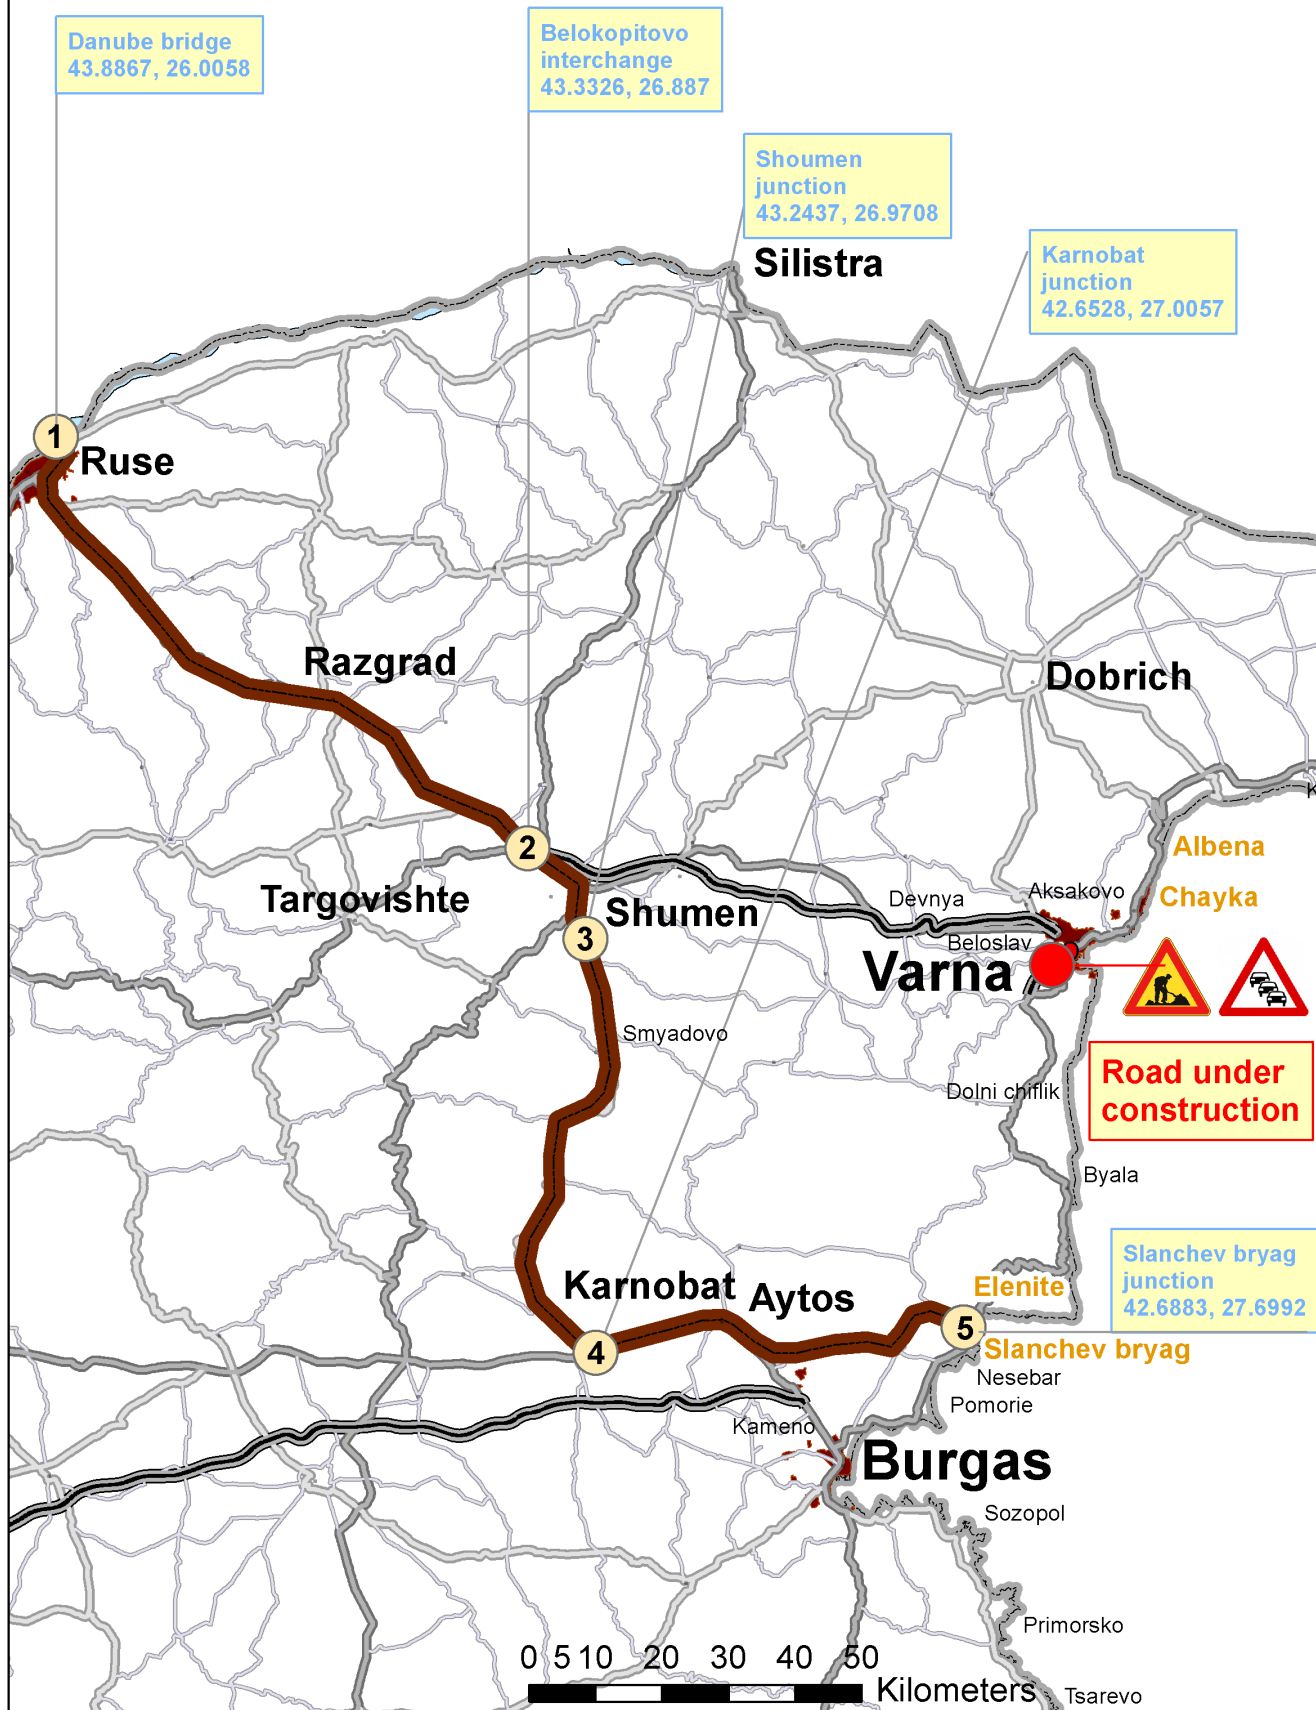

ALTERNATIVES FOR THE ROUTE VARNA - BURGAS

RUSE - SLANCHEV BRYAG

SILISTRA - SLANCHEV BRYAG

DURANKULAK - SLANCHEV BRYAG

Tablica_koordinati_22-04-2016

Ruse - Slanchev bryag

1 Danube bridge	43.8867, 26.0058
2 Belokopitovo interchange	43.3326, 26.887
3 Shoumen junction	43.2437, 26.9708
4 Karnobat junction	42.6528, 27.0057
5 Slanchev bryag junction	42.6883, 27.6992

Silistra - Slanchev bryag

1 Silistra border cross	44.1175, 27.2722
2 Shoumen interchange	43.3186, 26.9178
3 Shoumen junction	43.2437, 26.9708
4 Karnobat junction	42.6528, 27.0057
5 Slanchev bryag junction	42.6883, 27.6992
6 Varna interchange	43.2422, 27.8327
7 Devnya	43.2255, 27.5888
8 Staro Oryahovo	42.9901, 27.7942

Durankulak - slanchev bryag

1 Kardam	43.7854, 28.147
1 Durankulak	43.7343, 28.5563
2 Varna interchange	43.2422, 27.8327
3 Devnya junction	43.2255, 27.5888
4 Staro Oryahovo junction	42.9901, 27.7942
5 Slanchev bryag junction	42.6883, 27.6992